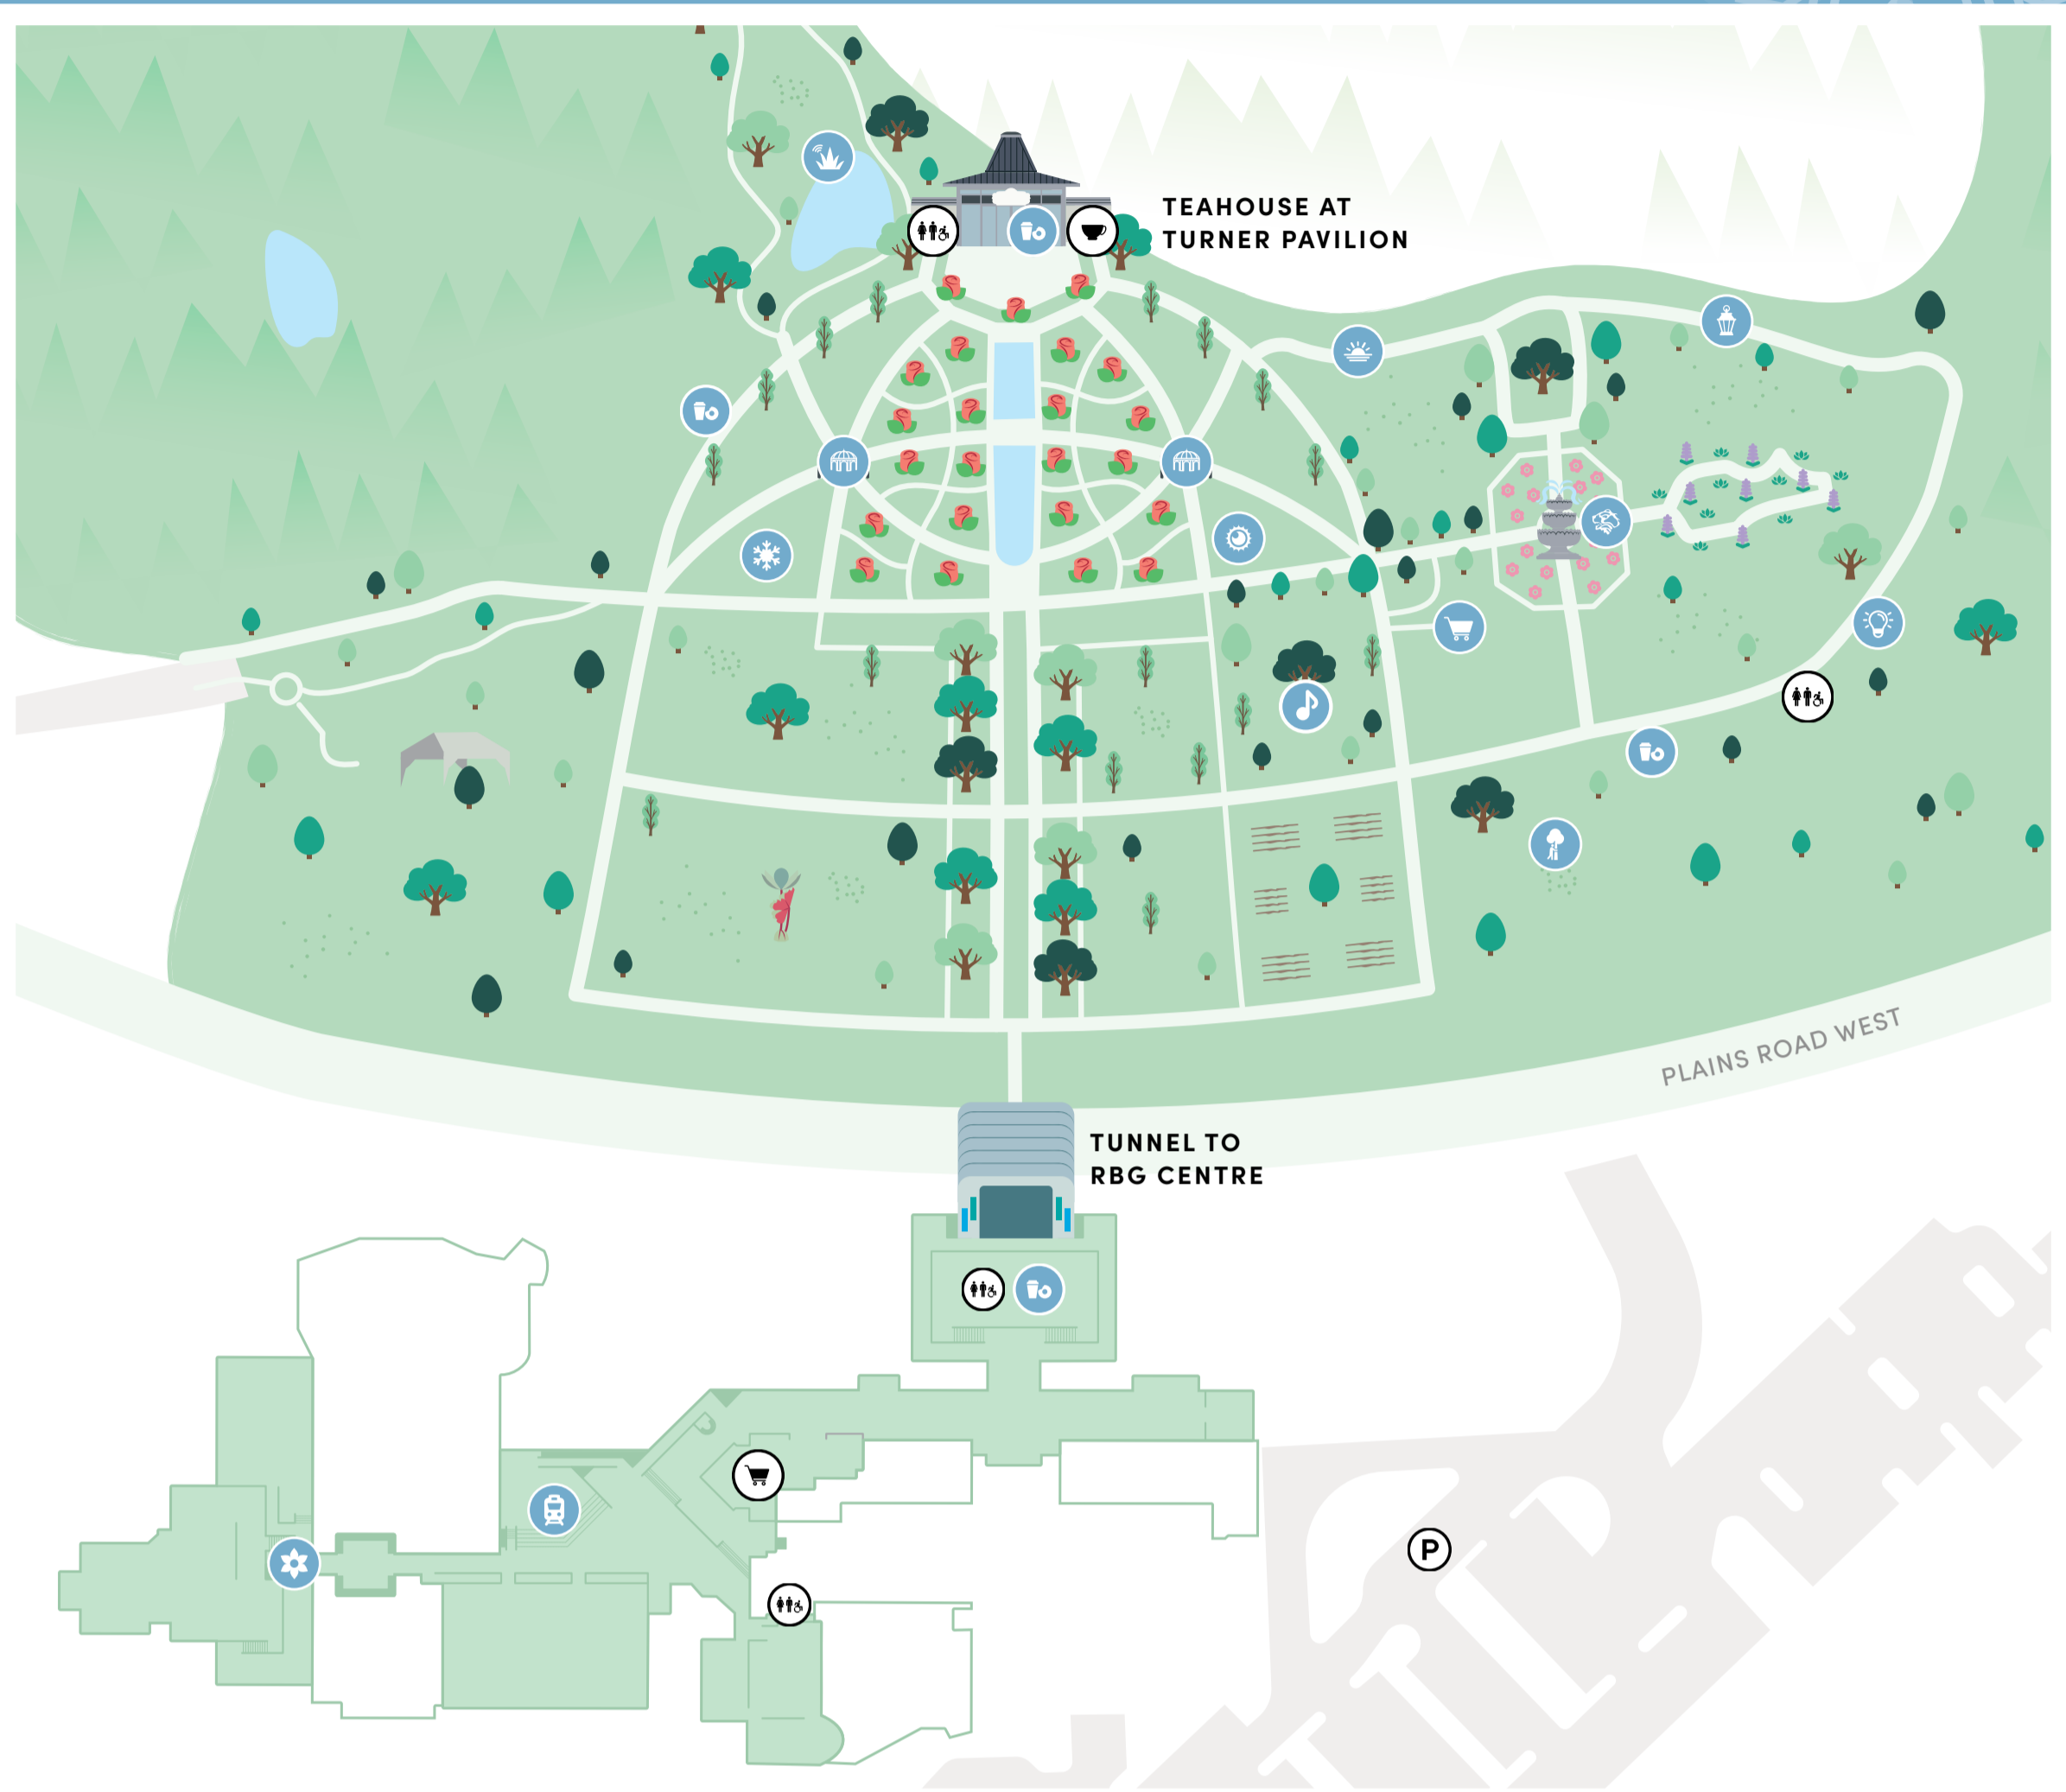

# WINTER Wonders

- |                             |                 |                      |
|-----------------------------|-----------------|----------------------|
| Washroom                    | Golden Eye      | Mosaic of Lights     |
| Teahouse at Turner Pavilion | Singing Tree    | Golden Hour          |
| Sips & Bits                 | Tree Love       | Botanical Train      |
| Luminous Crossings          | Artisan Village | Mediterranean Garden |
| Snow Globes                 | Woodland Series |                      |
| Switch/Grass                | Lantern Lane    |                      |

### SIPS & BITES

Grab a snack and warm drink, and get cozy at one of our food & beverage stations throughout Hendrie Park.

### INDOOR SEASONAL DISPLAYS

Discover seasonal décor and vibrant plant displays in the Mediterranean Garden and Breezeway.

### BOTANICAL TRAIN

Enjoy the whimsical Botanical Train Display where 2,500 plants create a seasonal backdrop for seven different lines of model train tracks. Follow our trains on their journey past scale models of iconic Canadian landmarks constructed entirely of plant materials!